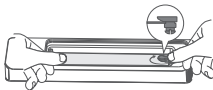

NODX

Xpand Pro M.2 NVME Enclosure

P/N: E02030

www.nodx.life

How To Install

1. Unscrew the enclosure cover then open it.

2. Based on SSD size, select the corresponding fixing hole for installing the fixing screw and rotate it as in the picture.

3. Slowly insert the M.2 SSD into the M.2 slot.

4. Hold the SSD drive and rotate the screw as in the picture.

5. Take out the pad, peel off its back film and stick it along with the SSD.

6. Peel off back film of the other side.

7. Install back the enclosure cover.

ATTENTION

SPECIFICATION

- Input: USB-C
- Output: M.2 M-Key
- Support SSD Type: M.2 NVMe SSD
- Support SSD Size: 2230, 2242, 2260, 2280
- Case Material: Aluminum Alloy
- Size: 123x38x13 mm

WARRANTY INFORMATION

CONTACT

- www.nodx.life
- support@nodx.life