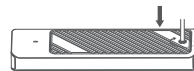

ATTENTION

SPECIFICATION

- Input: USB-C
- Output: M.2 M-Key
- Support SSD Type: M.2 NVMe SSD
- Support SSD Size: 2230, 2242, 2260, 2280
- Case Material: Aluminum Alloy
- Size: 123x38x13 mm

WARRANTY INFORMATION

CONTACT

- www.nodx.life
- support@nodx.life