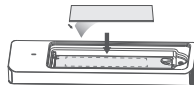

5. Take out the pad, peel off its back film and stick it along with the SSD.

6. Peel off back film of the other side.