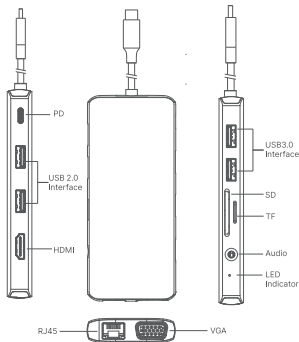

NODX

Xport Pro USB Hub 11in1

P/N: H05110

www.nodx.life

PRODUCT OVERVIEW

ATTENTION

- The product is designed for use with IT equipment only.
- Avoid extreme temperature (>40 °C).
- Naked flame sources, such as candles, must not be placed on the product.
- Don't expose to liquid
- If you want to clean the product, only use a dry cloth or brush.
- This product is not intended to be repaired by service personnel in case of failure or component defect (the product can be disposed of).

SPECIFICATION

- Input: USB-C
- Output: 1xPD, 1xHDMI, 2xUSB-A 3.0, 2xUSB-A 2.0, 1xSD Card, 1xTF Card, 1xRJ45, 1xHDMI, 1x3.5 mm port
- USB Port: Up to 5Gbps
- PD Power Port: Up to 100W
- HDMI Port: Support 4K@30Hz, 1080p@60Hz, 720p@60Hz, 480p@60Hz, etc
- SD/TF Interface: Compliant with SD/TF card protocol standard (USB2.0) (Can't use simultaneously)
- VGA: Up to 1080p@60Hz
- Audio Interface: Support input and output audio
- RJ45 Interface: Support 10/100/1000Mbps transmission rate
- Case Material: Aluminum Alloy
- Size: 119x51x14 mm

WARRANTY INFORMATION

CONTACT

www.nodx.life
support@nodx.life