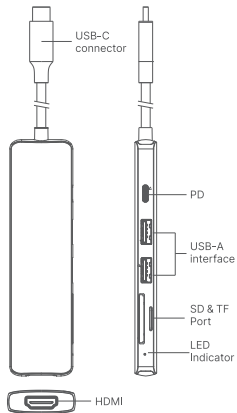

NODX

Xport Plus USB Hub 6in1

P/N: H04060

www.nodx.life

PRODUCT OVERVIEW

ATTENTION

- The product is designed for use with IT equipment only.
- Avoid extreme temperature (>40 °C).
- Naked flame sources, such as candles, must not be placed on the product.
- Don't expose to liquid
- If you want to clean the product, only use a dry cloth or brush.
- This product is not intended to be repaired by service personnel in case of failure or component defect (the product can be disposed of).

SPECIFICATION

- Input: USB-C
- Output: 1xPD, 1xHDMI, 2xUSB-A, 1xSD, 1xTF
- USB Port: Up to 5Gbps
- PD Power Port: Up to 100W
- HDMI Port: Support 4K@30Hz, 1080p@60Hz, 720p@60Hz, 480p@60Hz, etc
- SD/TF Interface: Compliant with SD/TF card protocol standard (USB2.0) (Can't use simultaneously)
- Case Material: Aluminum Alloy
- Size: 120x32x11 mm

WARRANTY INFORMATION

CONTACT

www.nodx.life
support@nodx.life