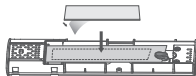

5. Take out the pad, peel off its back film and stick it along with the SSD.

6. Peel off back film of the other side.