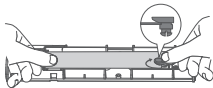

NODX

Xpand Plus M.2 NVME Enclosure

P/N: E02020

www.nodx.life

How To Install

1. Press the "OPEN" button and push up the bottom cover at the same time.

3. Slowly insert the M.2 SSD into the M.2 slot.

5. Take out the pad, peel off its back film and stick it along with the SSD.

6. Peel off back film of the other side.

7. Attach the slide case.

8. Connect the product to the host like PC. The blinking white indicator means normal working.

ATTENTION

SPECIFICATION

- Input: USB-C
- Output: M.2 M-Key
- Support SSD Type: M.2 NVMe SSD
- Support SSD Size: 2230, 2242, 2260, 2280
- Case Material: Aluminum Alloy
- Size: 125x37x15 mm

WARRANTY INFORMATION

CONTACT

- www.nodx.life
- support@nodx.life