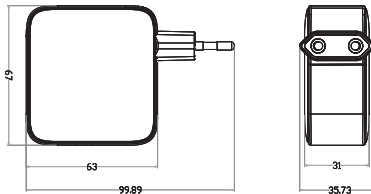

PRODUCT DIMENSION

ATTENTION

SPECIFICATION

- Input : 100-240V - 1A Max 50-60Hz
- Output :
  C1/C2 : 5V/3A, 9V/3A, 12V/3A, 15V/3A, 20V/5A (100W Max)
  C3 : 5V/3A, 9V/3A, 12V/2.5A, 20V/1.5A (30W Max)
  USB A: 5V/3A, 9V/3A, 12V/2.5A, 20V/1.5A, 4.5V/5A , 5V4.5A (30W Max)

WARRANTY INFORMATION

CONTACT

www.nodx.life

support@nodx.life