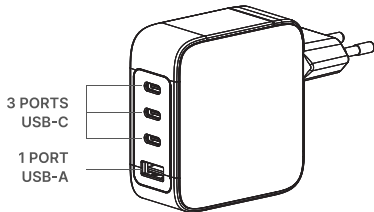

NODX

Spark Prime 100W Wall Charger – Black

P/N : C10004

www.nodx.life

PRODUCT OVERVIEW