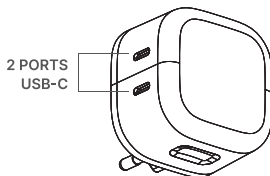

NODX

Spark 45W Wall Charger – White

P/N: C45012

www.nodx.life