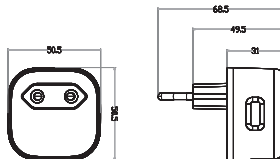

PRODUCT DIMENSION

ATTENTION

SPECIFICATION

- Input :
  100-240V - 1A Max 50-60Hz
- Output :
  C1/C2 : 5V/3A, 9V/3A, 12V/3A, 15V/3A, 20V/2.25A (45W Max)
  C1+C2 : C1 (25W) + C2 (20W)

WARRANTY INFORMATION

CONTACT

www.nodx.life
✉ support@nodx.life